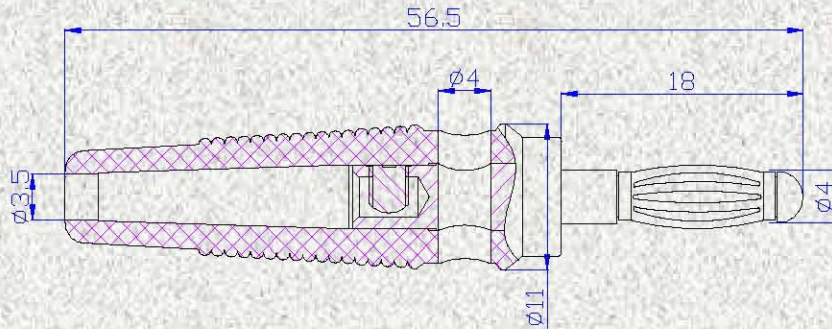

产品规格书

Product Specification

■产品名称 (Name): **4mm 插头 (In-line 4mm Plug)**

■产品型号 (Model): 25.417.*

■基本参数 (Principal Technical Data)

■典型特性 (Typical Characteristic)

主体材质 Body material	铜 Brass	绝缘体材质 Insulation material	PVC
弹片材质 Spring material	钢 Steel	表面镀层 Surface coating	镀镍 Nickel plated
接触电阻 Contact resistance	$\leq 0.005 \Omega$	额定电压/电流 Rated voltage/current	30Vac-60Vdc/Max.24A